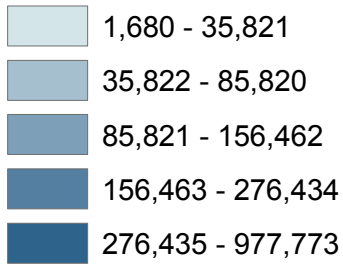

Population Estimates: Georgia Counties, 2012

Number of Residents

 Interstates

Source: U.S. Census Bureau, Population Estimates Program
Governor's Office of Planning and Budget