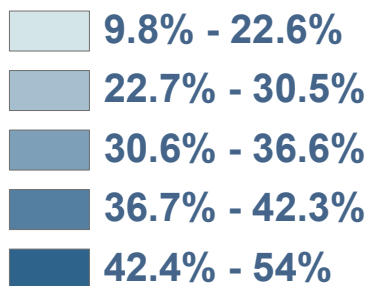

Percentage of Children Under 18 Years in Poverty: Georgia Counties, 2011

State: 26.6%

Percentage of Children

Interstates

Source: U.S. Census Bureau
Governor's Office of Planning and Budget