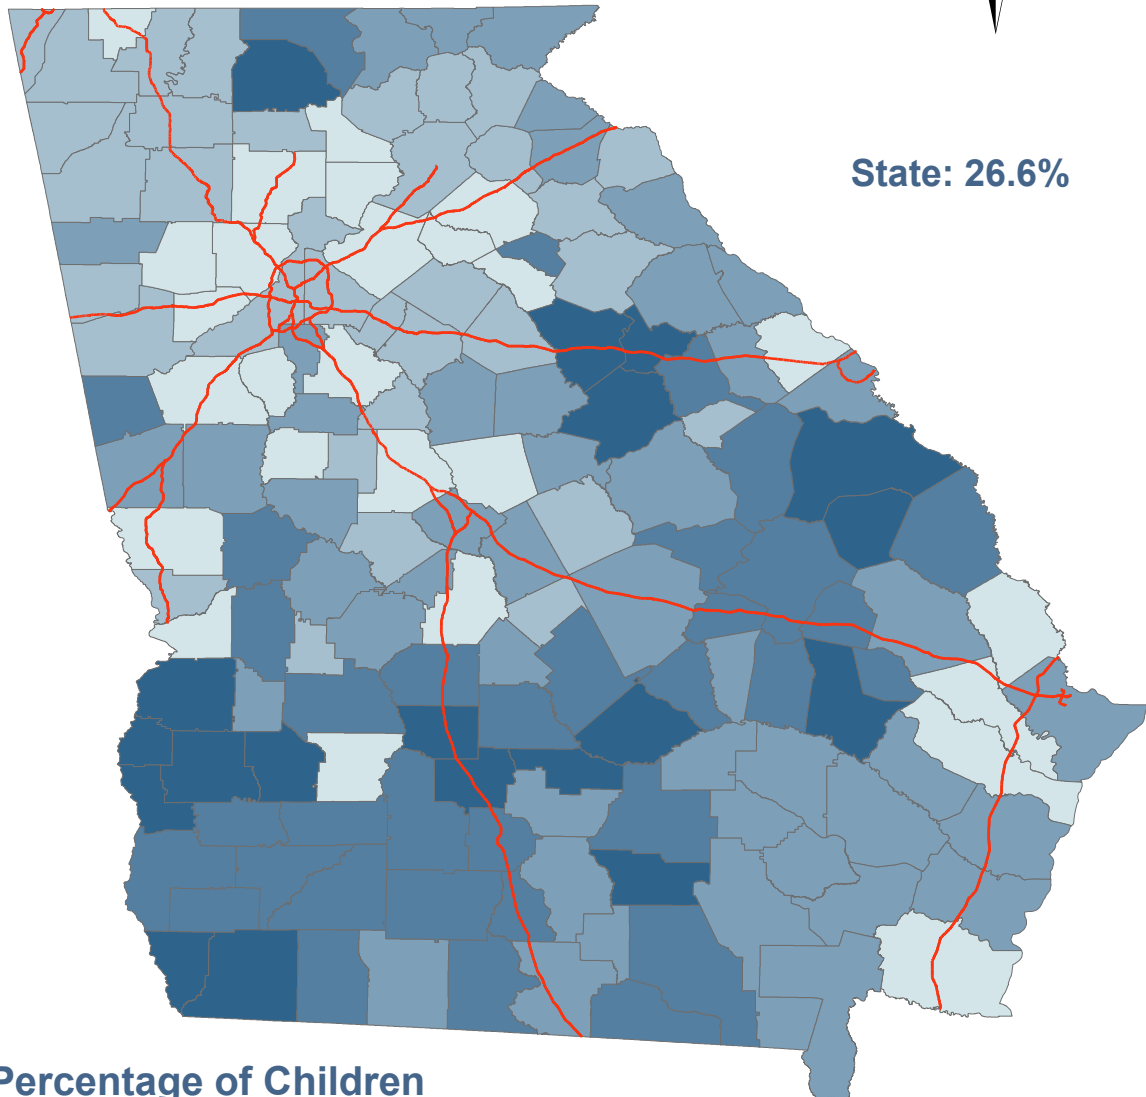

Percentage of Children Under 18 Years in Poverty: Georgia Counties, 2011

State: 26.6%

Percentage of Children

Interstates

Source: U.S. Census Bureau
Governor's Office of Planning and Budget