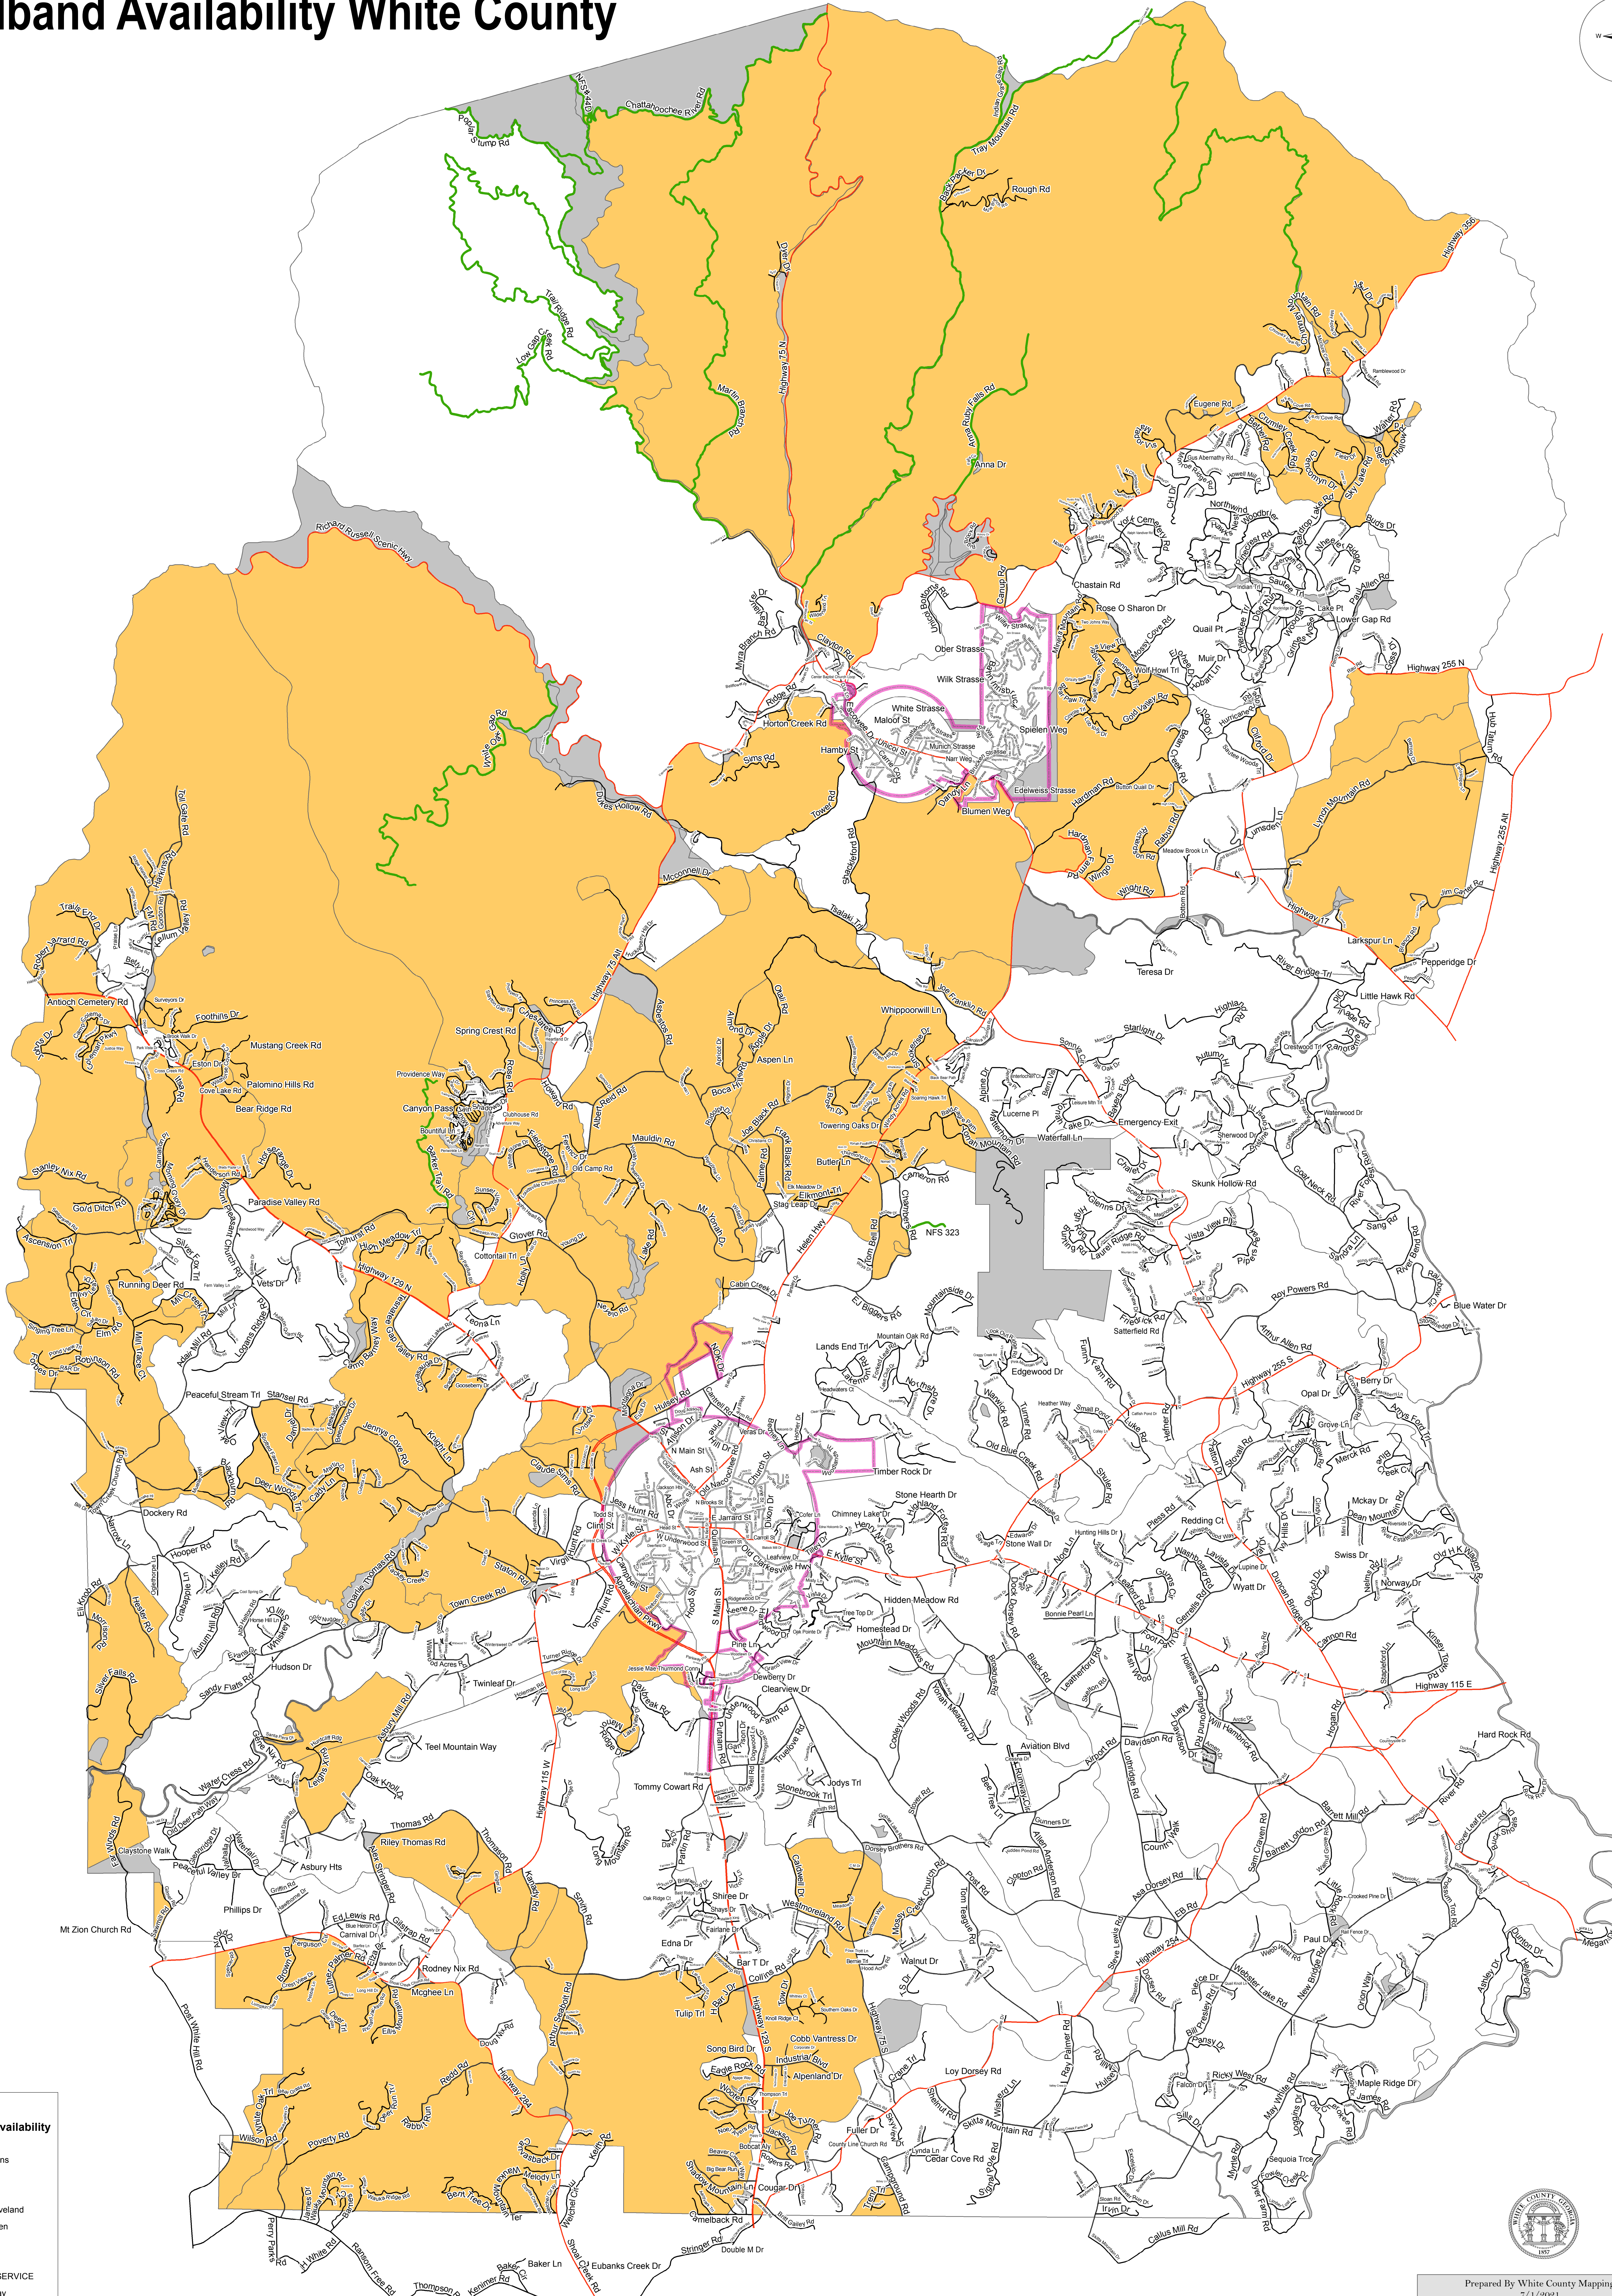

Broadband Availability White County

Legend

Broadband Availability Status

- No Locations (Grey box)
- Served (Orange box)
- Unserved (White box)
- City of Cleveland (Pink outline)
- City of Helen (Purple outline)

Roads CLASSIFY

- FOREST SERVICE (Green line)
- US Highway (Red line)
- State Highway (Orange line)
- County Road (Black line)
- Private Road (Thin black line)
- City Road (Thin black line)