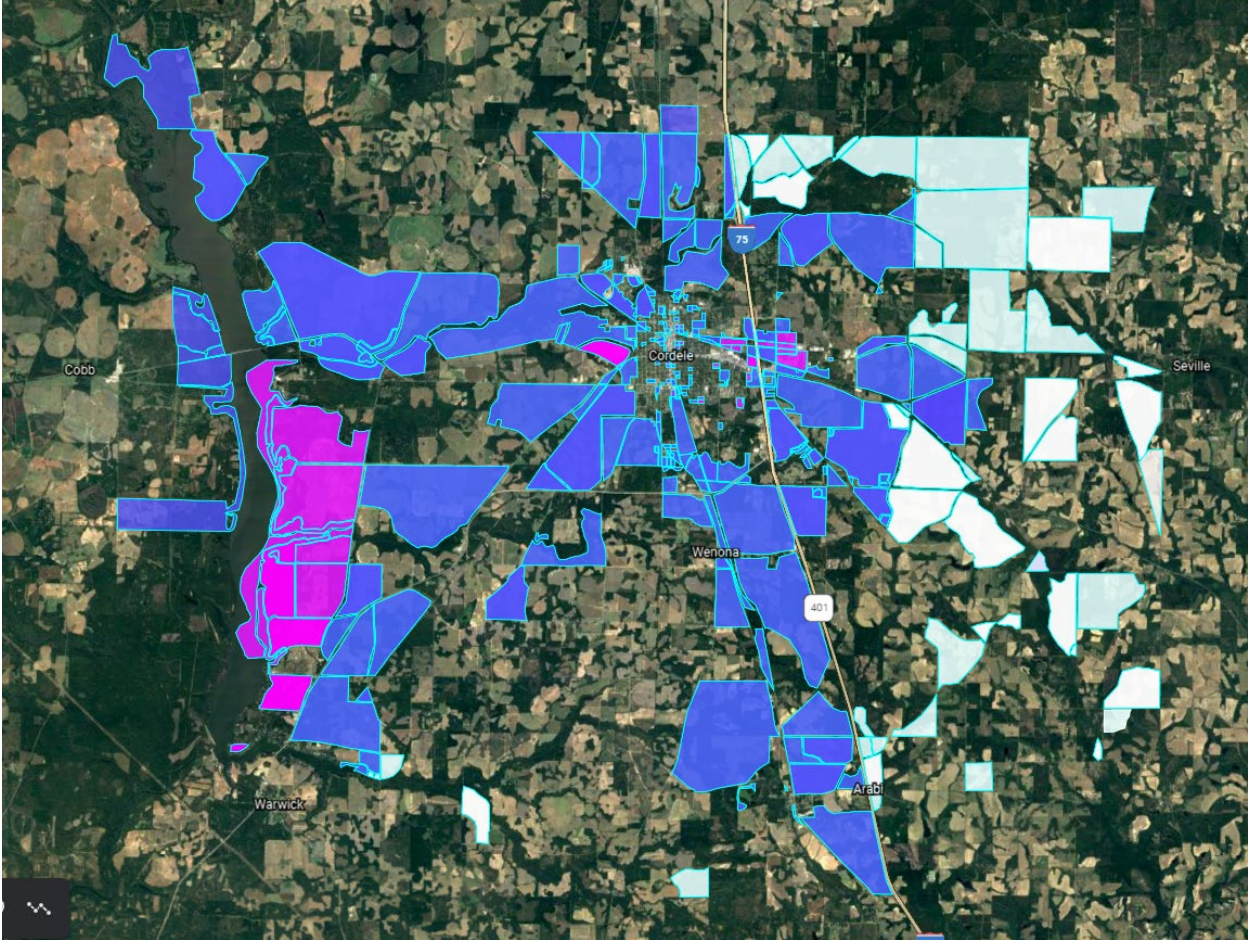

Arabi, Georgia American Rescue Plan Act Broadband Grant Application Project Map

Blue: Proposed Project Census Blocks for 2-Year Completion
Pink: Census Blocks Indicated as Unserved Already Served by Southern Fiber Worx
Grey: Census Blocks requiring more than 2 Years to Build Out for Future Project

Source: Georgia Broadband Deployment Initiative Unserved Areas Map