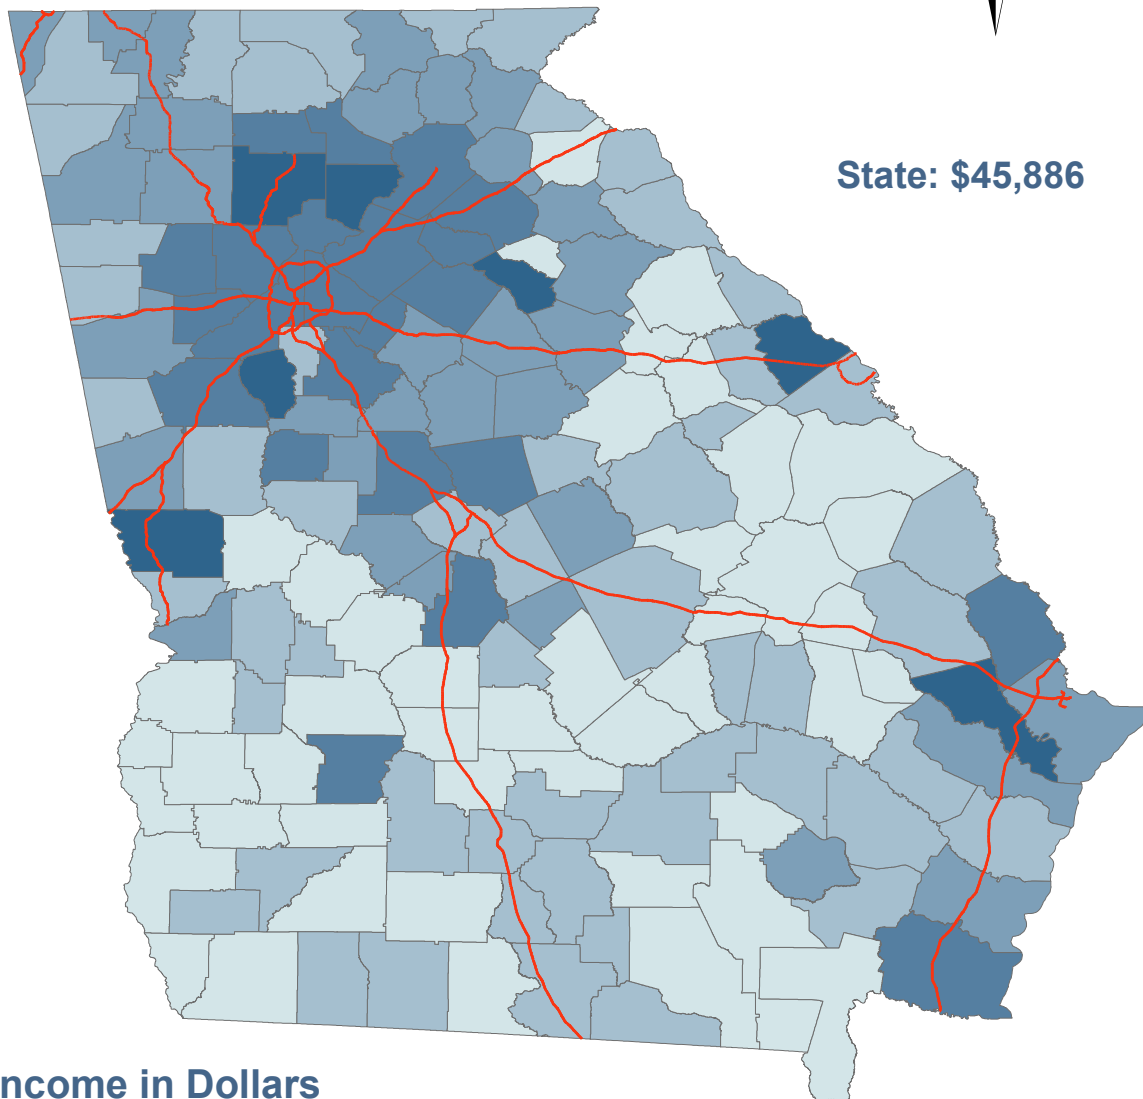

Median Household Income: Georgia Counties, 2011

State: \$45,886

Income in Dollars

Source: U.S. Census Bureau
Governor's Office of Planning and Budget