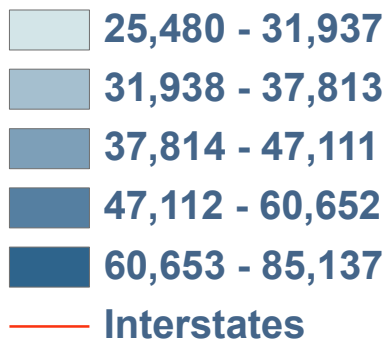

Median Household Income: Georgia Counties, 2011

State: \$45,886

Income in Dollars

Source: U.S. Census Bureau
Governor's Office of Planning and Budget