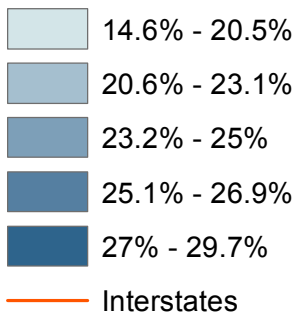

Percent of Population Under 18 Years, Georgia Counties: 2012

Percent of Population Under 18

Source: US Census Bureau, Population Estimates Program
Governor's Office of Planning and Budget