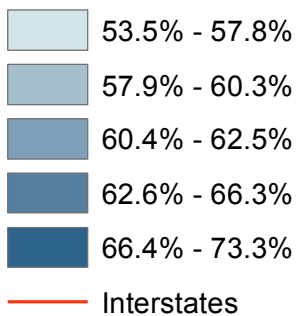

Percent of Population 18-64 Years, Georgia Counties: 2012

State: 63.41%

Percent of Population

Source: US Census Bureau, Population Estimates Program
Governor's Office of Planning and Budget