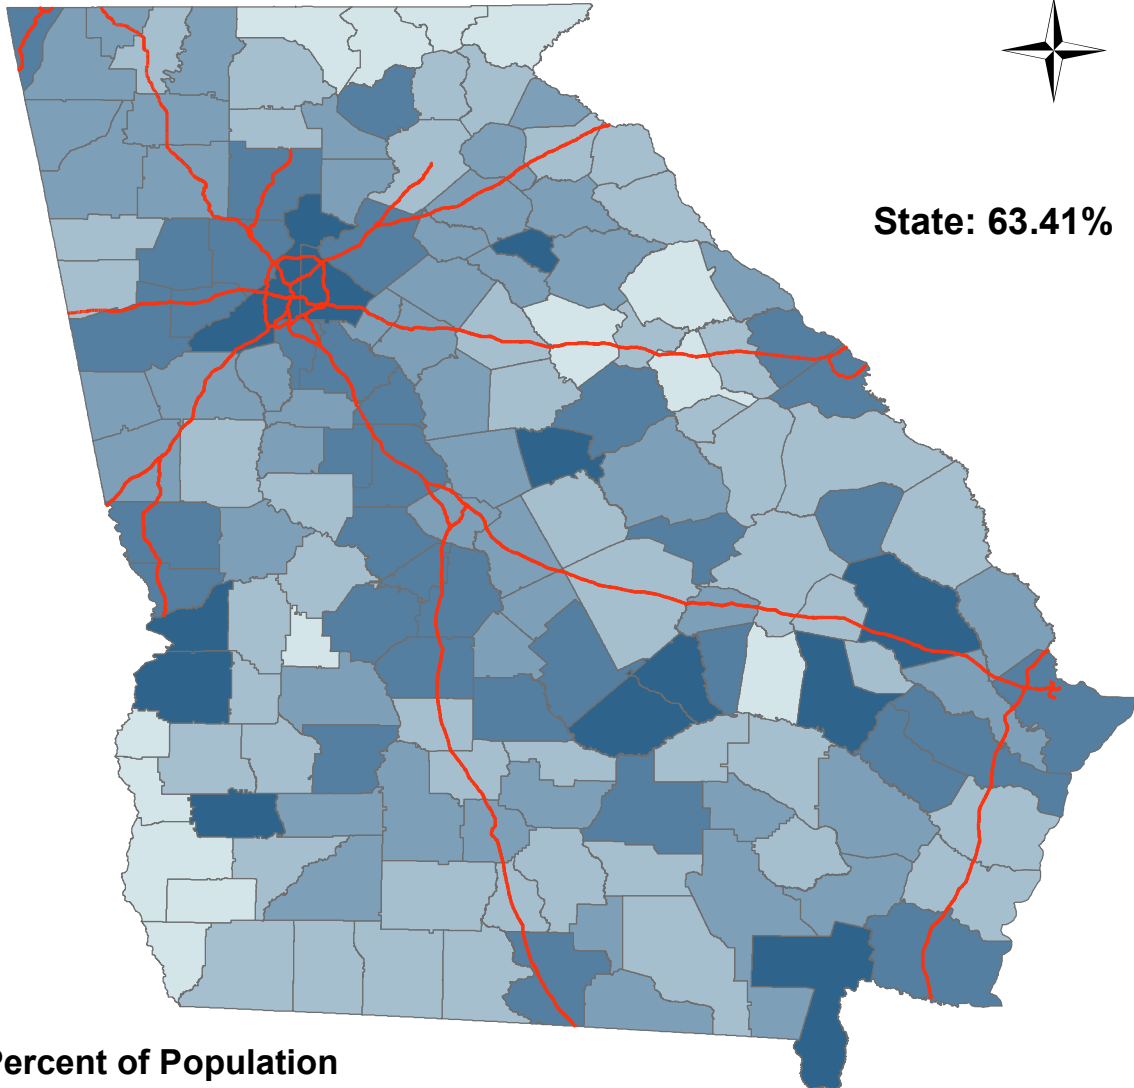

Percent of Population 18-64 Years, Georgia Counties: 2012

State: 63.41%

Percent of Population

Source: US Census Bureau, Population Estimates Program
Governor's Office of Planning and Budget