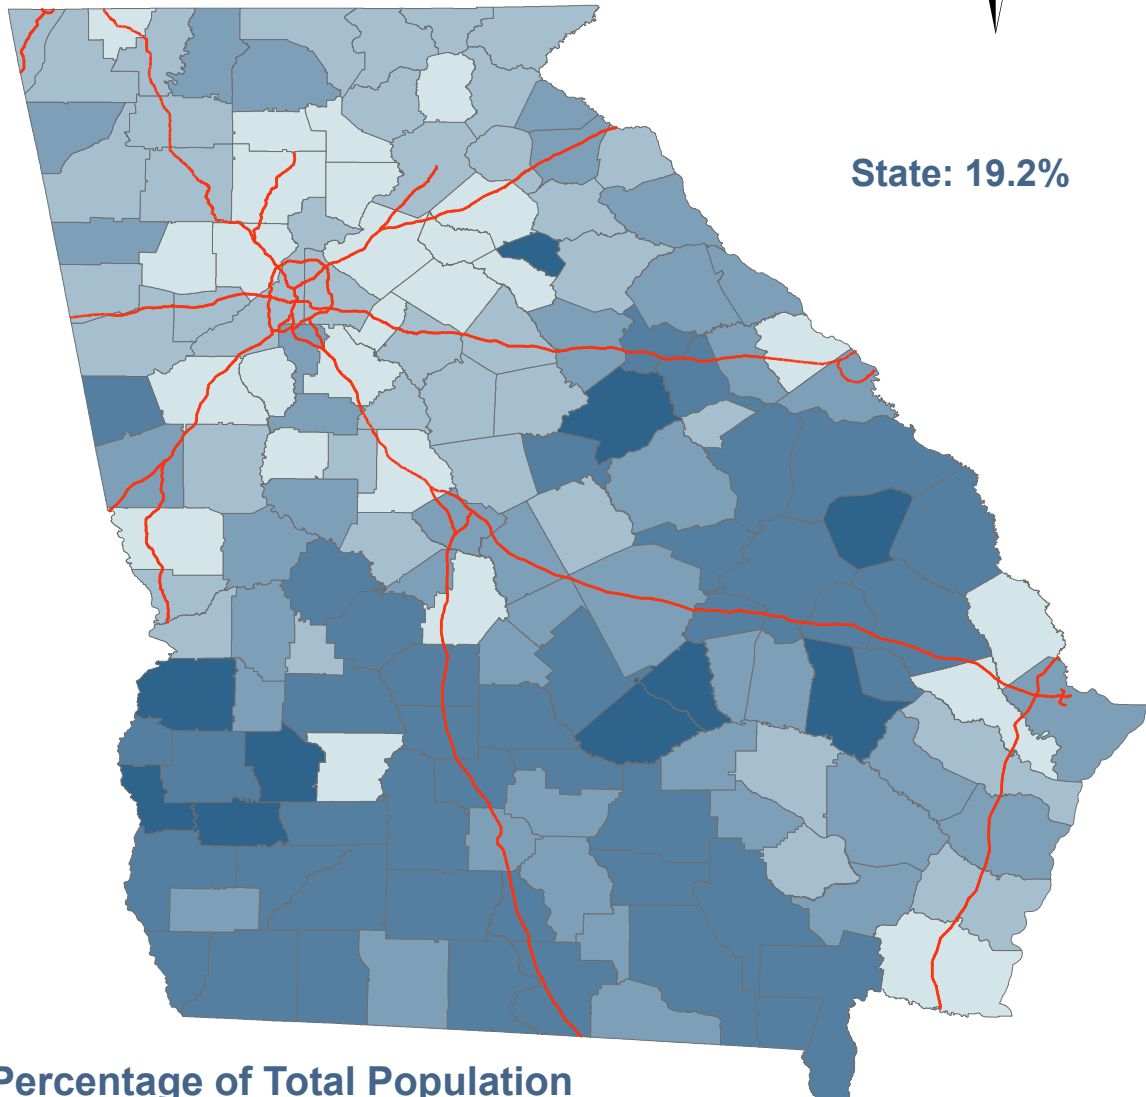

# Percentage of Total Population in Poverty: Georgia Counties, 2011

State: 19.2%

## Percentage of Total Population

Source: U.S. Census Bureau  
Governor's Office of Planning and Budget