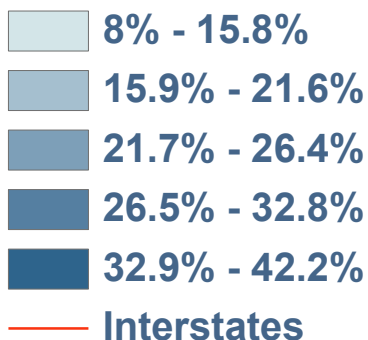

# Percentage of Total Population in Poverty: Georgia Counties, 2011

State: 19.2%

## Percentage of Total Population

Source: U.S. Census Bureau  
Governor's Office of Planning and Budget